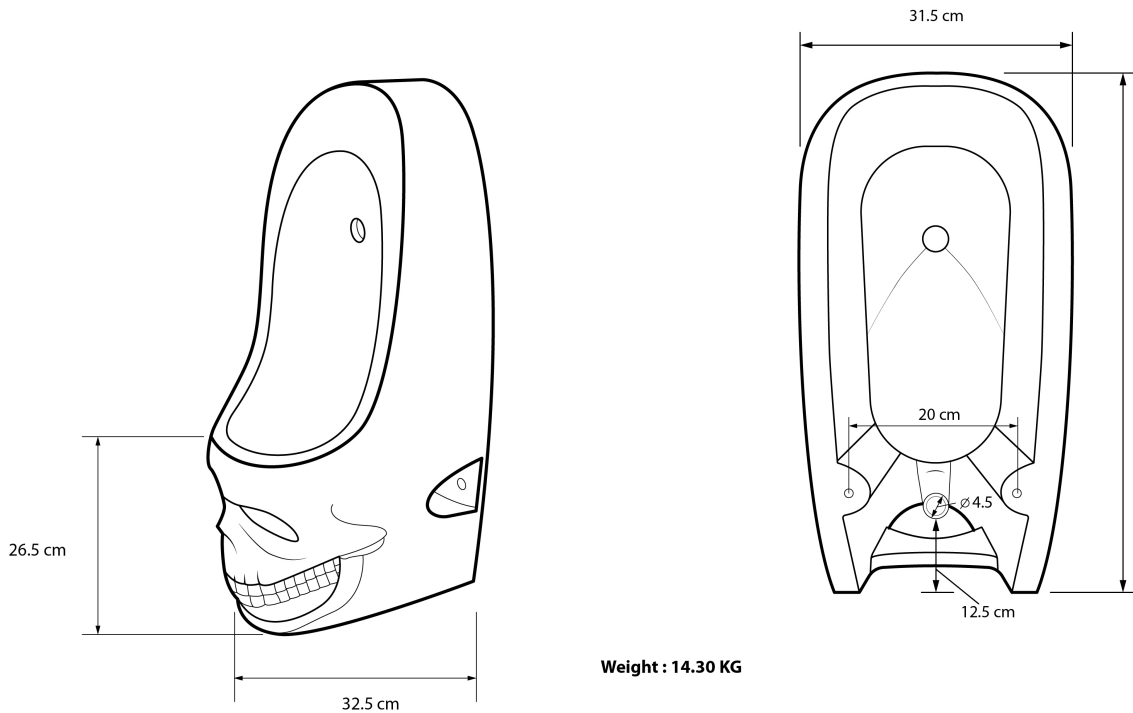

SKULLPOT

Skullpot Urinals

Big Urinal

Height: 76.6 cm
Width: 39.5 cm
Depth: 35.4 cm

Floor to mounting points: 20 cm
Distance between mounting points: 25 cm
Drain pipe (Outlet) to the floor: 14.2 cm
Diameter Outlet: 4.5 cm

Weight: 22.2 KG

SKULLPOT

Small Urinal

Height:	58.5 cm
Width:	31.5 cm
Depth:	32.5 cm
Floor to mounting points:	20 cm
Distance between mounting points:	25 cm
Drain pipe (Outlet) to the floor:	12.5 cm
Diameter Outlet:	4.5 cm
Weight:	14.30 KG