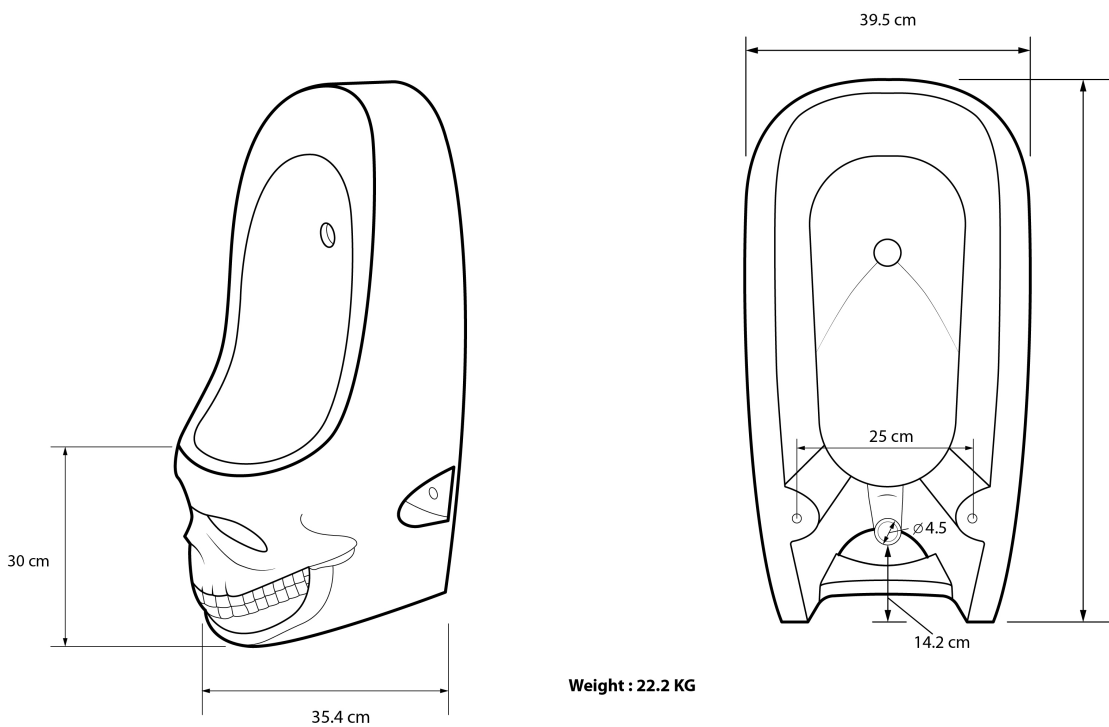

SKULLPOT

Skullpot Urinals

Big Urinal

Height: 76.6 cm
Width: 39.5 cm
Depth: 35.4 cm

Floor to mounting points: 20 cm
Distance between mounting points: 25 cm
Drain pipe (Outlet) to the floor: 14.2 cm
Diameter Outlet: 4.5 cm

Weight: 22.2 KG

SKULLPOT

Small Urinal

Height:	58.5 cm
Width:	31.5 cm
Depth:	32.5 cm
Floor to mounting points:	20 cm
Distance between mounting points:	25 cm
Drain pipe (Outlet) to the floor:	12.5 cm
Diameter Outlet:	4.5 cm
Weight:	14.30 KG